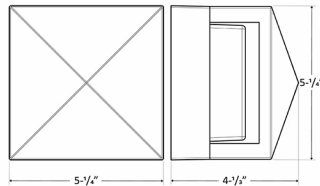

12-Volt LED Mini Wall Sconce

A.

3 3/4"(W) x 5 1/4"(H)

B.

5 1/4"(W) x 4 1/3"(H)

C.

5 1/4"(W) x 4 1/3"(H)

Wattage

3W / 6W

Voltage Input

12V AC

Efficacy

66.7 LPW

Finish

Back Plate: Die-Cast Aluminum with Mounting/Gasket
Oil-Rubbed Bronze

Beam Angles