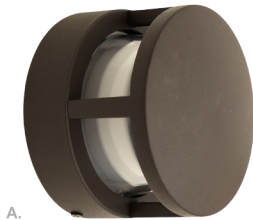

12-Volt LED Mini Wall Sconce

A.

3 3/4"(W) x 5 1/4"(H)

B.

5 1/4"(W) x 4 1/3"(H)

C.

5 1/4"(W) x 4 1/3"(H)

Wattage

3W / 6W

Voltage Input

12V AC

Efficacy

66.7 LPW

Finish

Back Plate: Die-Cast Aluminum with Mounting/Gasket
Oil-Rubbed Bronze

Beam Angles