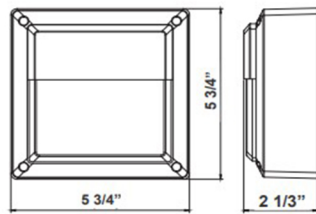

12-Volt LED Mini Wall Sconce

A.

3 3/4"(W) x 5 1/4"(H)

B.

5 1/4"(W) x 4 1/3"(H)

C.

5 1/4"(W) x 4 1/3"(H)

Wattage

3W / 6W

Voltage Input

12V AC

Efficacy

66.7 LPW

Finish

Back Plate: Die-Cast Aluminum with Mounting/Gasket
Oil-Rubbed Bronze

Beam Angles