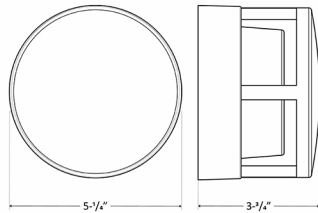

12-Volt LED Mini Wall Sconce

A.

3 3/4"(W) x 5 1/4"(H)

B.

5 1/4"(W) x 4 1/3"(H)

C.

5 1/4"(W) x 4 1/3"(H)

Wattage

3W / 6W

Voltage Input

12V AC

Efficacy

66.7 LPW

Finish

Back Plate: Die-Cast Aluminum with Mounting/Gasket
Oil-Rubbed Bronze

Beam Angles